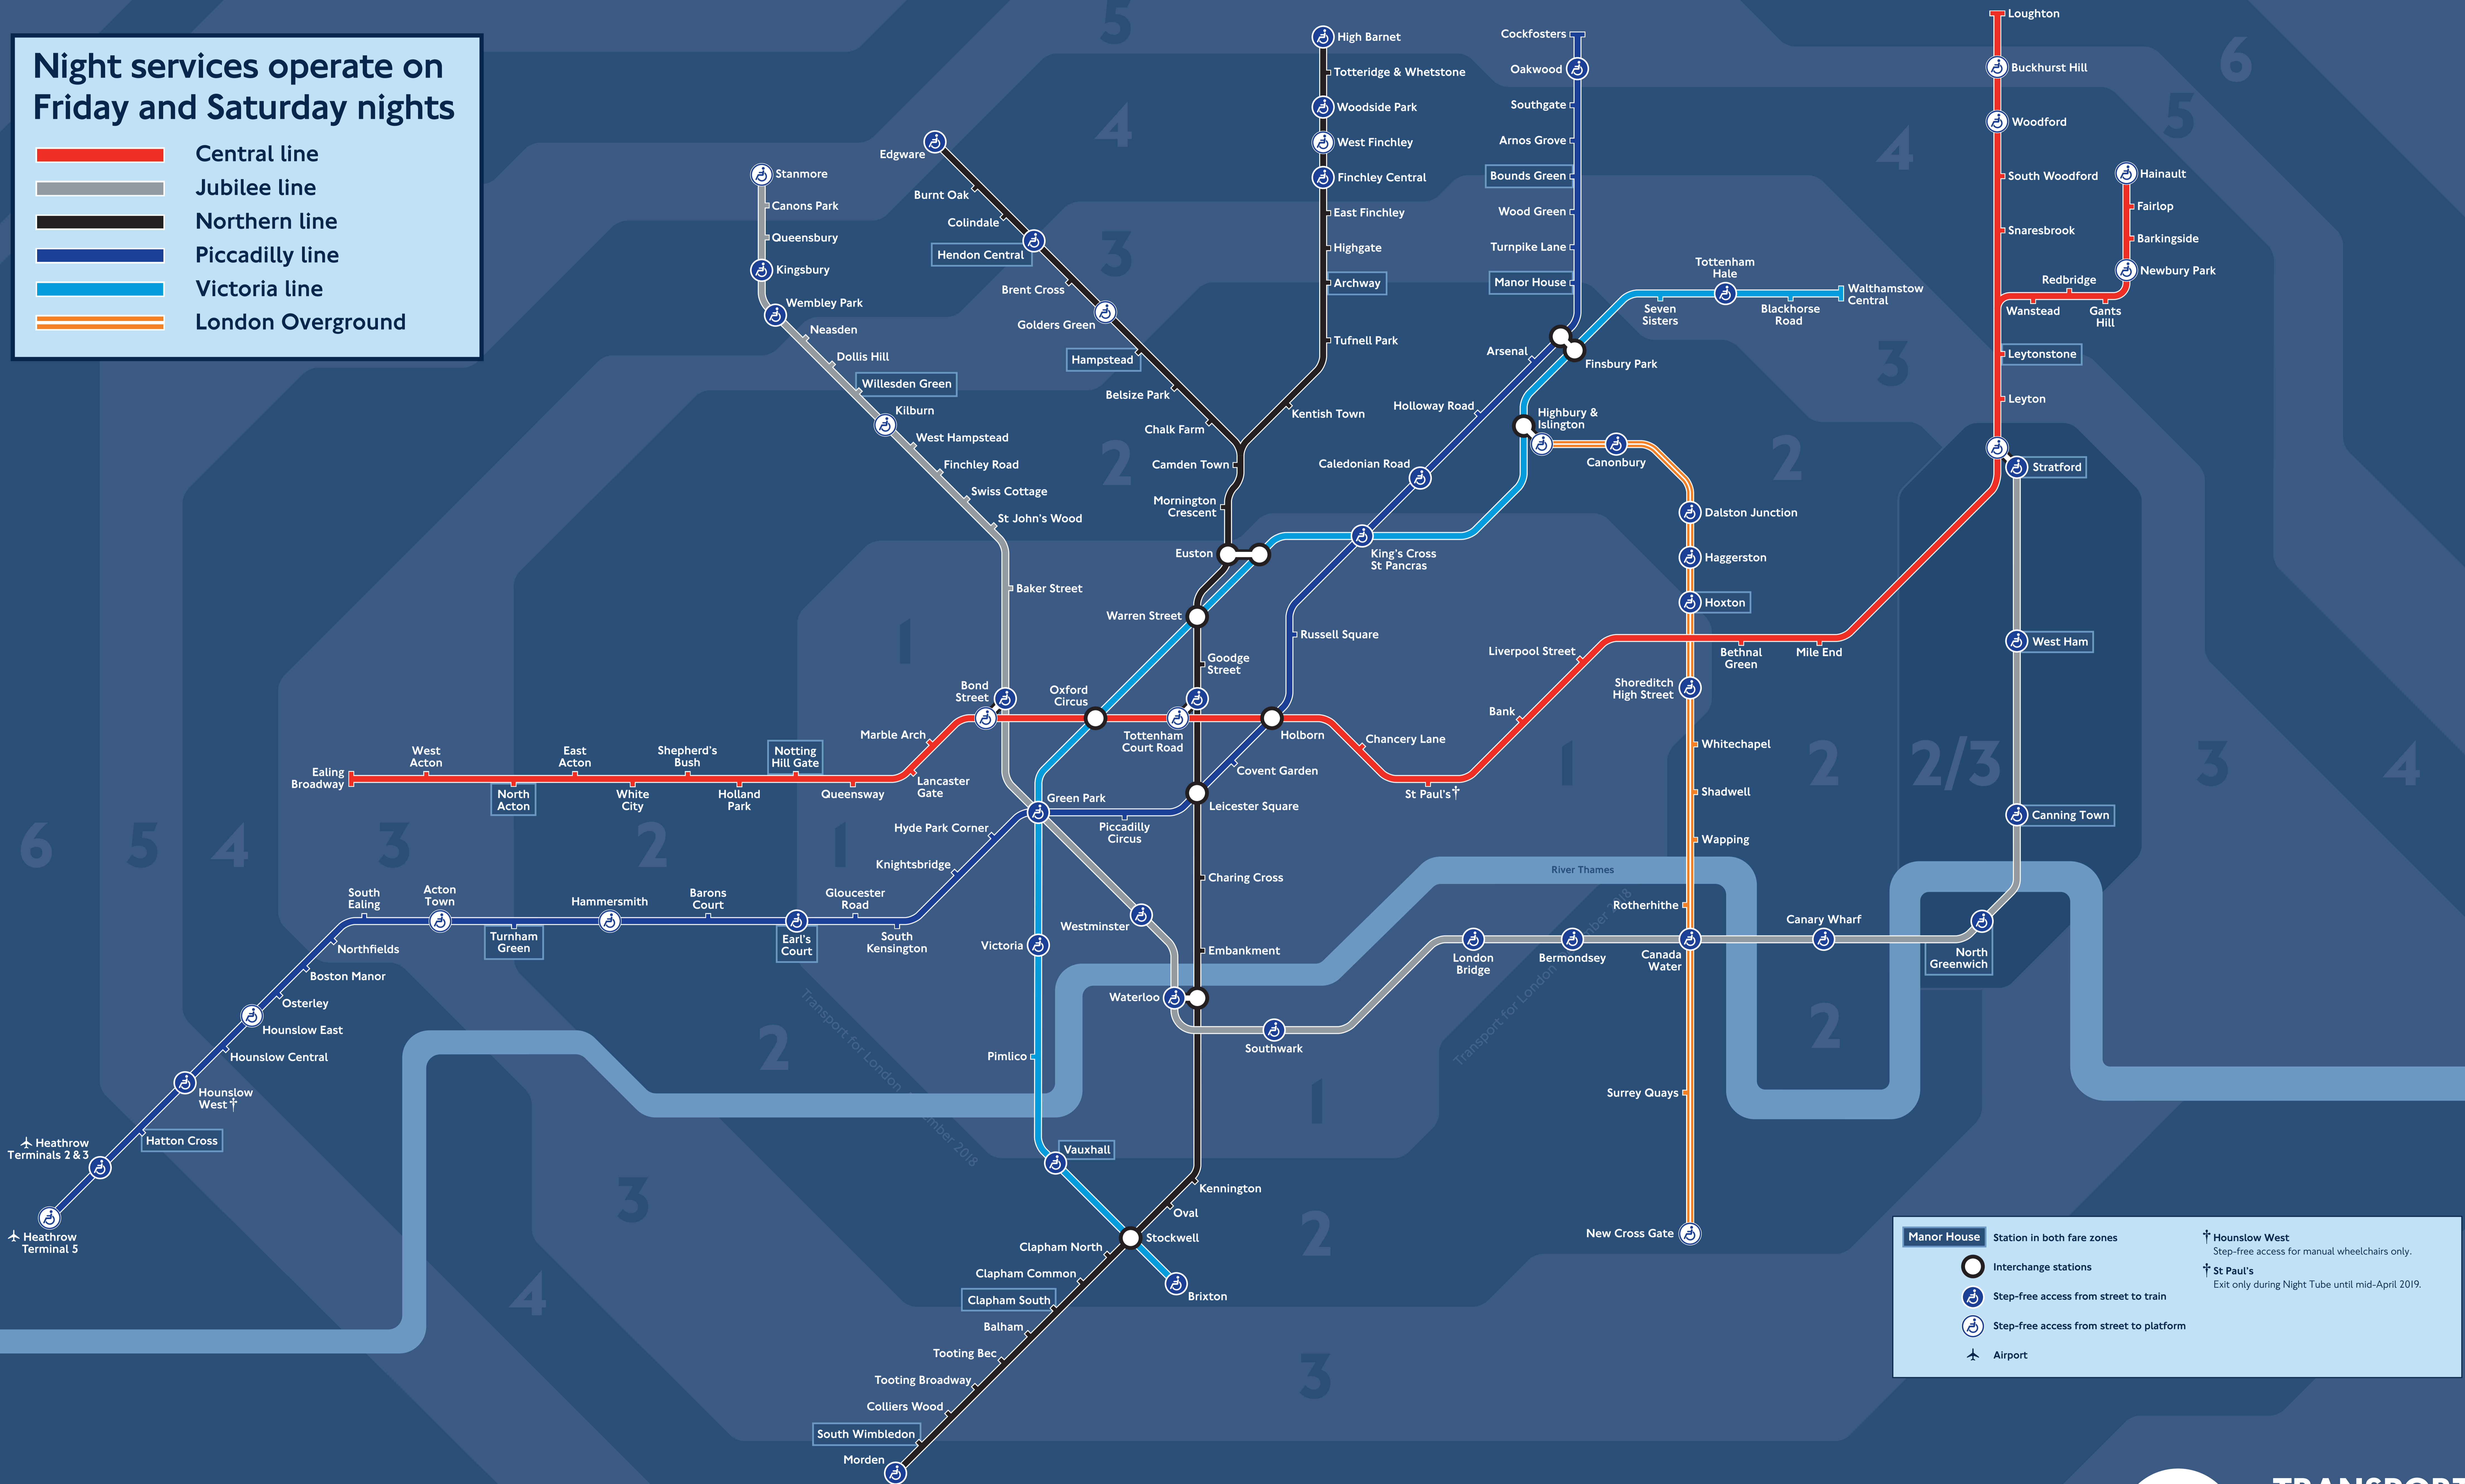

Night Tube and London Overground map

Operates on Friday and Saturday nights

Tube and London Overground Night Services

Night services operate on Friday and Saturday nights

- █ Central line
- █ Jubilee line
- █ Northern line
- █ Piccadilly line
- █ Victoria line
- █ London Overground

Manor House	Station in both fare zones	Hounslow West	Step-free access for manual wheelchairs only.
	Interchange stations	St Paul's	Exit only during Night Tube until mid-April 2019.
	Step-free access from street to train		
	Step-free access from street to platform		
	Airport		

MAYOR OF LONDON

tfl.gov.uk

24 hour travel information
0343 222 1234*

Sign up for email updates
tfl.gov.uk/emailupdates

@TfLTravelAlerts

TRANSPORT FOR LONDON
EVERY JOURNEY MATTERS

Online maps are strictly for personal use only. To license the Tube map for commercial use please visit tfl.gov.uk/maplicensing